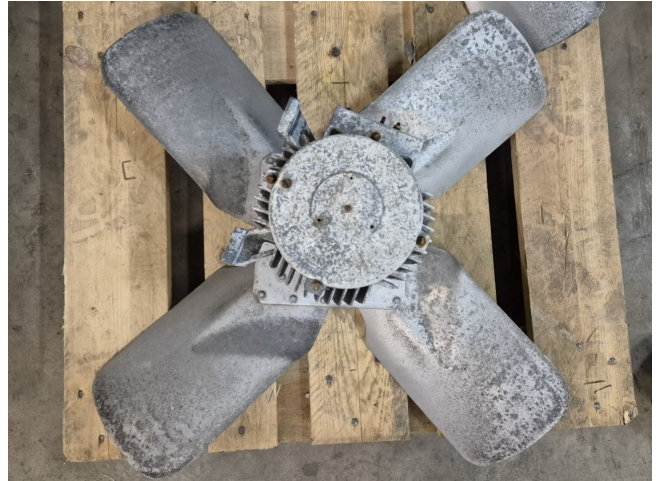

ATB AT 90S/6B-12

Specifications

Marque	ATB
Type	AT 90S/6B-12
Diamètre Ø (mm)	760
Puissance (kW)	0,75
Vitesse (RPM)	930
Size & Weight	760x760x330 mm (LxWxH)
Stock	8

Description

Used ATB AT 90S/6B-12

Used ATB AT 90S/6B-12 fan with the following specifications: 50 Hz - 0,75 kW - 930 RPM - diameter 760 mm.